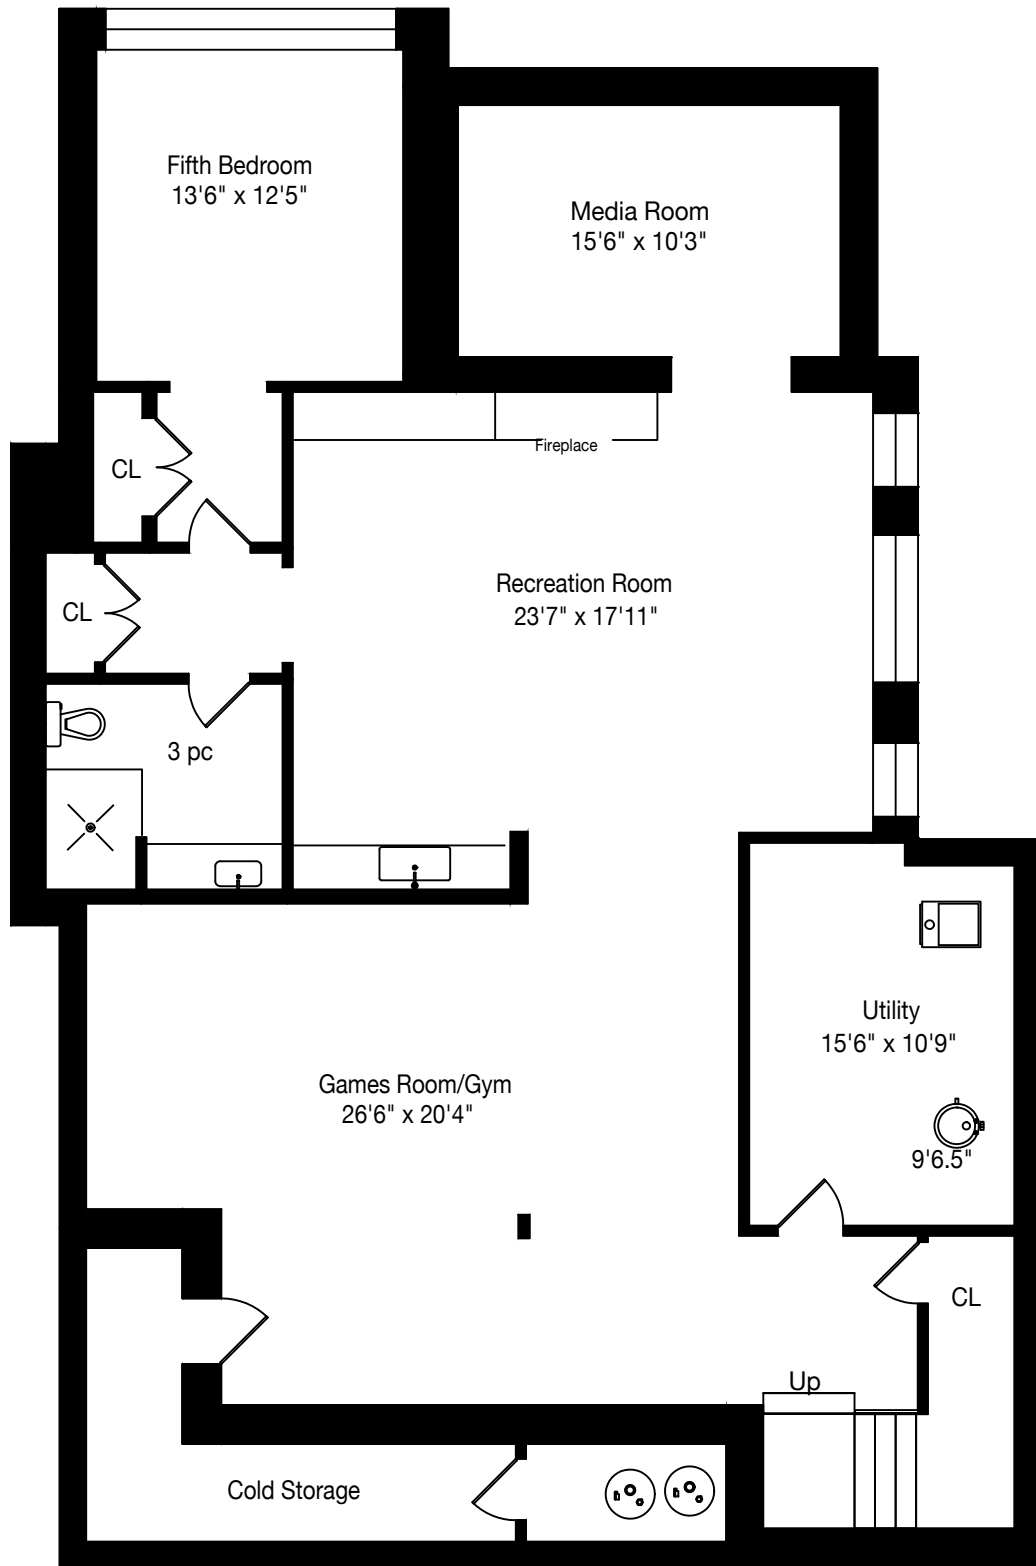

# 173 Avondale Court

Total Above Grade - 4468 Square Feet

Main Floor  
1959 Square Feet

Measurements and Calculations are approximate  
To be used as guidelines only

Second Floor  
2509 Square Feet

Measurements and Calculations are approximate  
To be used as guidelines only

Lower Level  
2160 Square Feet

Measurements and Calculations are approximate  
To be used as guidelines only