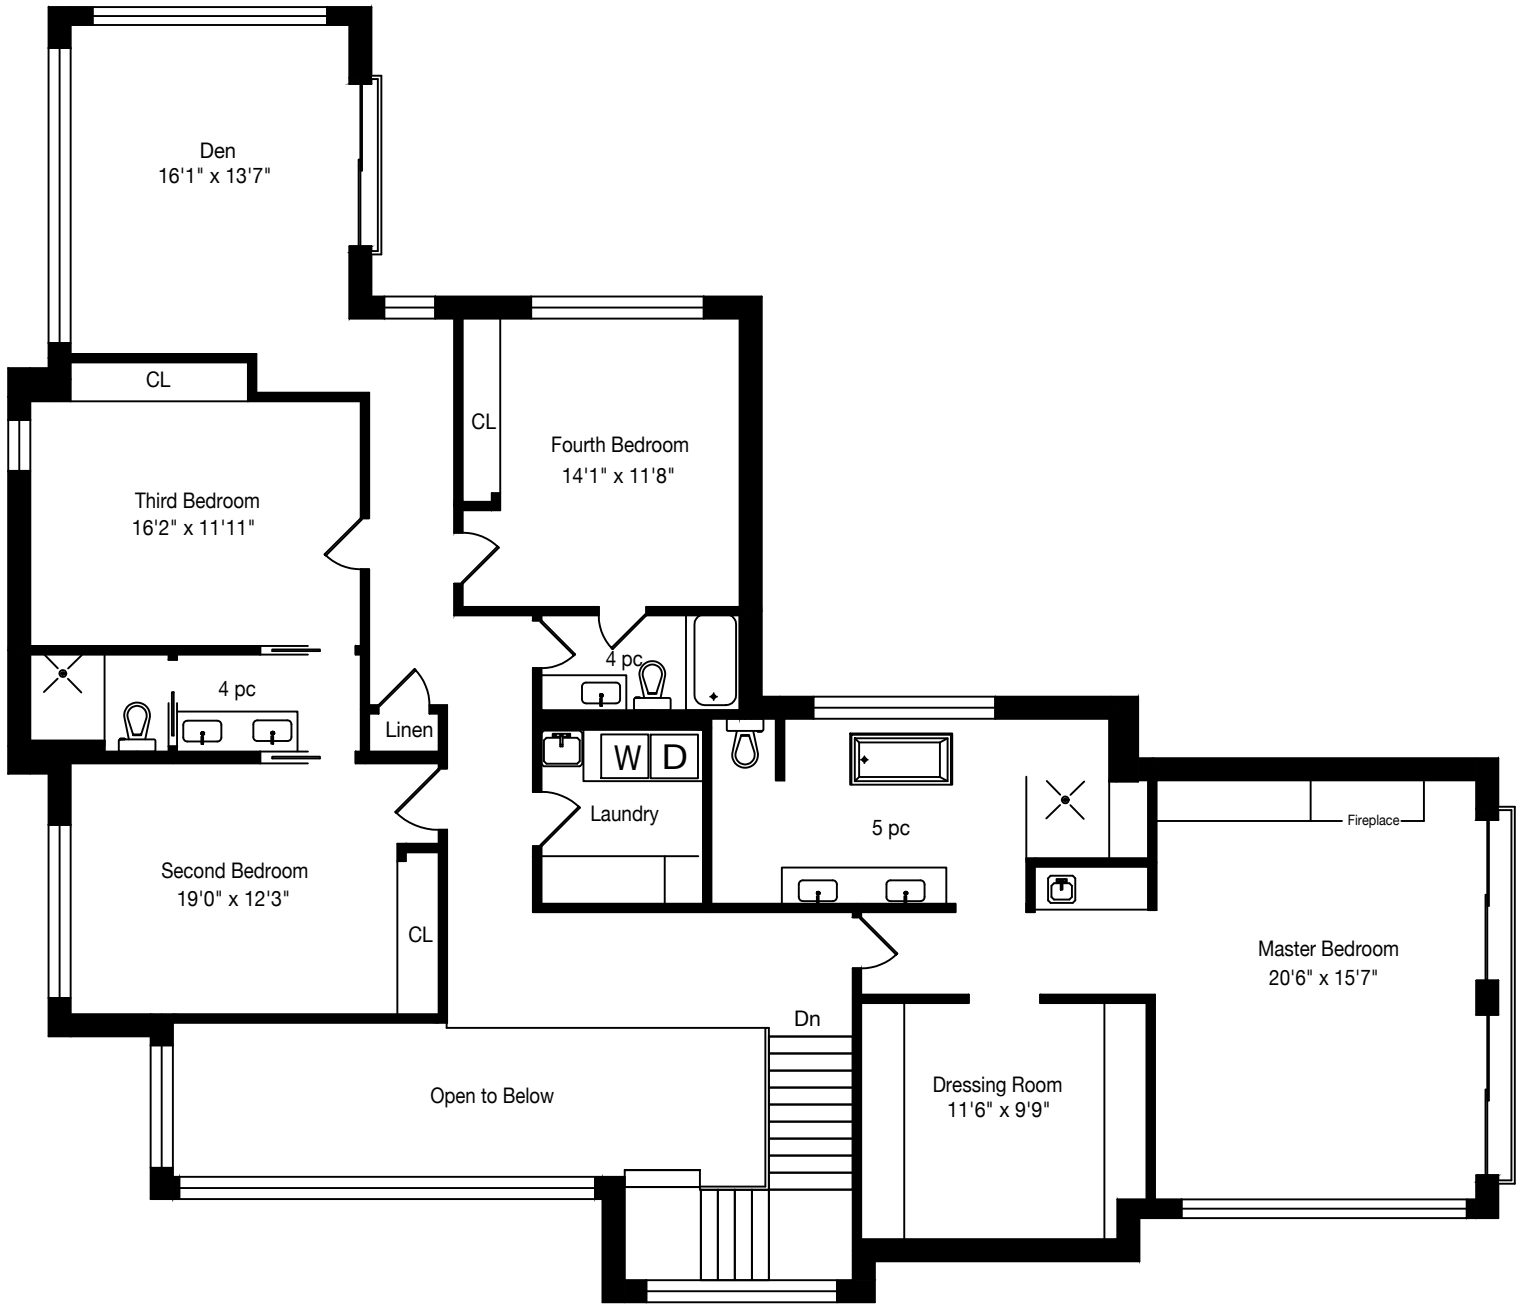

# 173 Avondale Court

Total Above Grade - 4468 Square Feet

Main Floor  
1959 Square Feet

Measurements and Calculations are approximate  
To be used as guidelines only

Second Floor  
2509 Square Feet

Measurements and Calculations are approximate  
To be used as guidelines only

Lower Level  
2160 Square Feet

Measurements and Calculations are approximate  
To be used as guidelines only