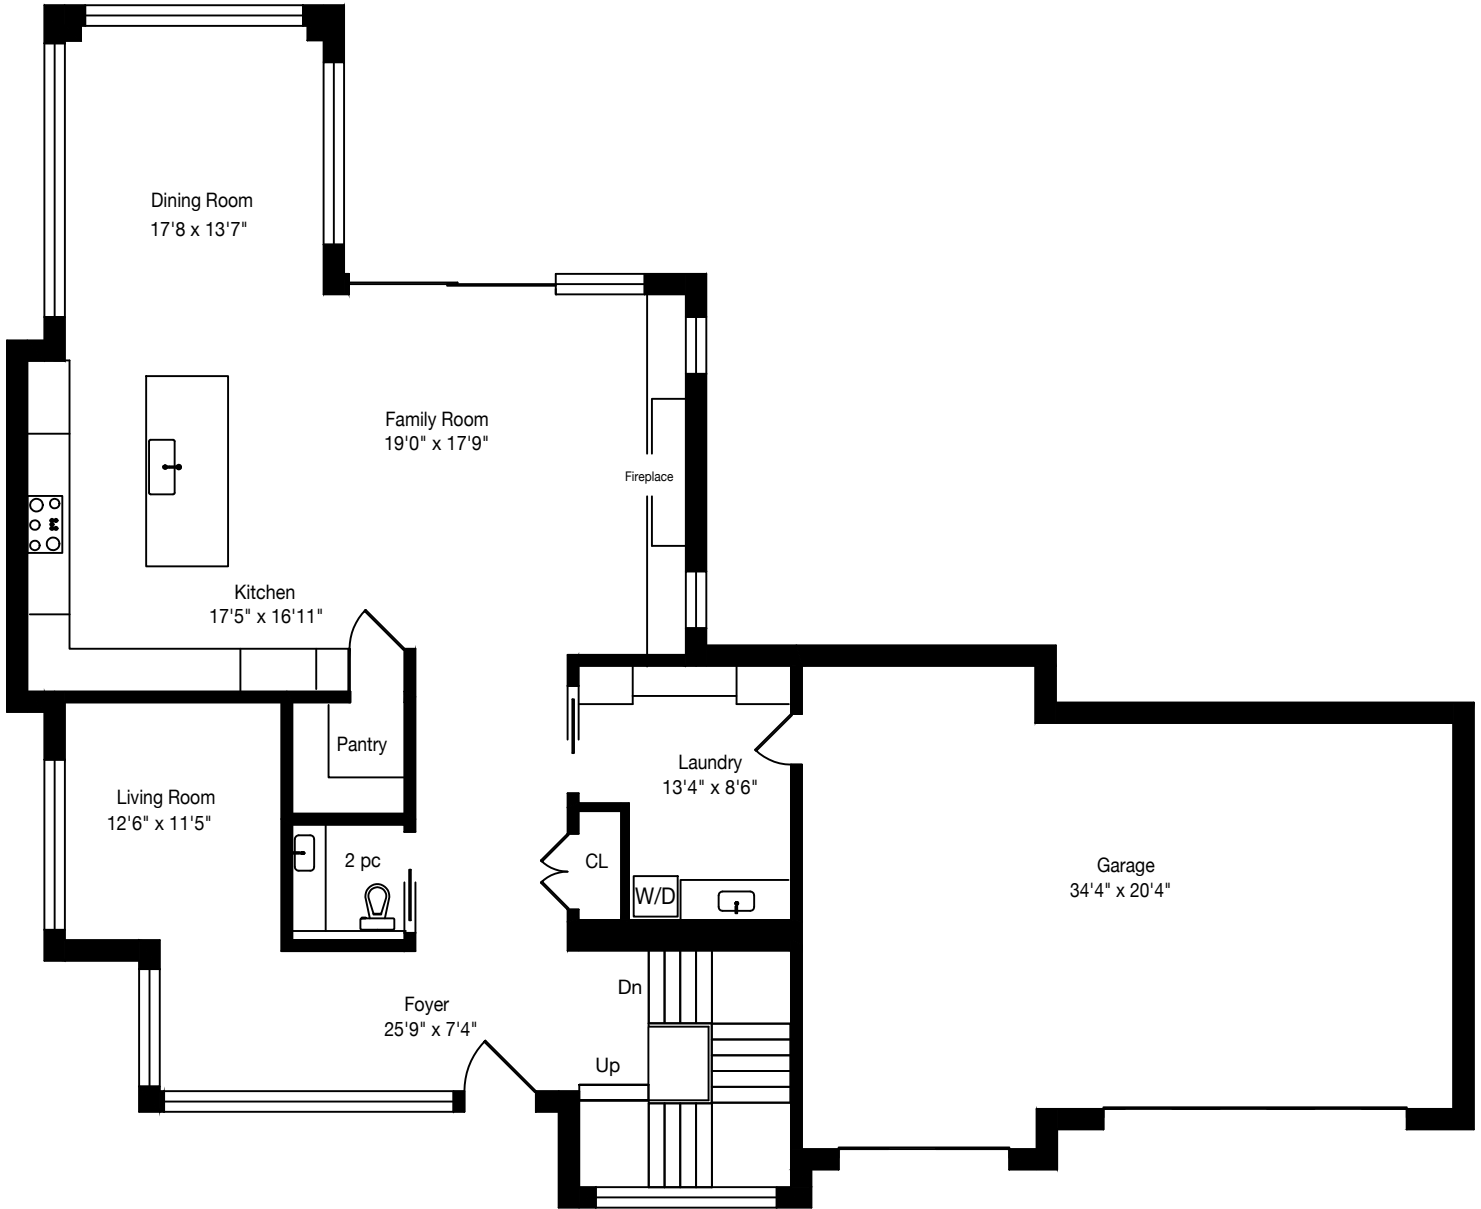

# 173 Avondale Court

Total Above Grade - 4468 Square Feet

Main Floor  
1959 Square Feet

Measurements and Calculations are approximate  
To be used as guidelines only

Second Floor  
2509 Square Feet

Measurements and Calculations are approximate  
To be used as guidelines only

Lower Level  
2160 Square Feet

Measurements and Calculations are approximate  
To be used as guidelines only