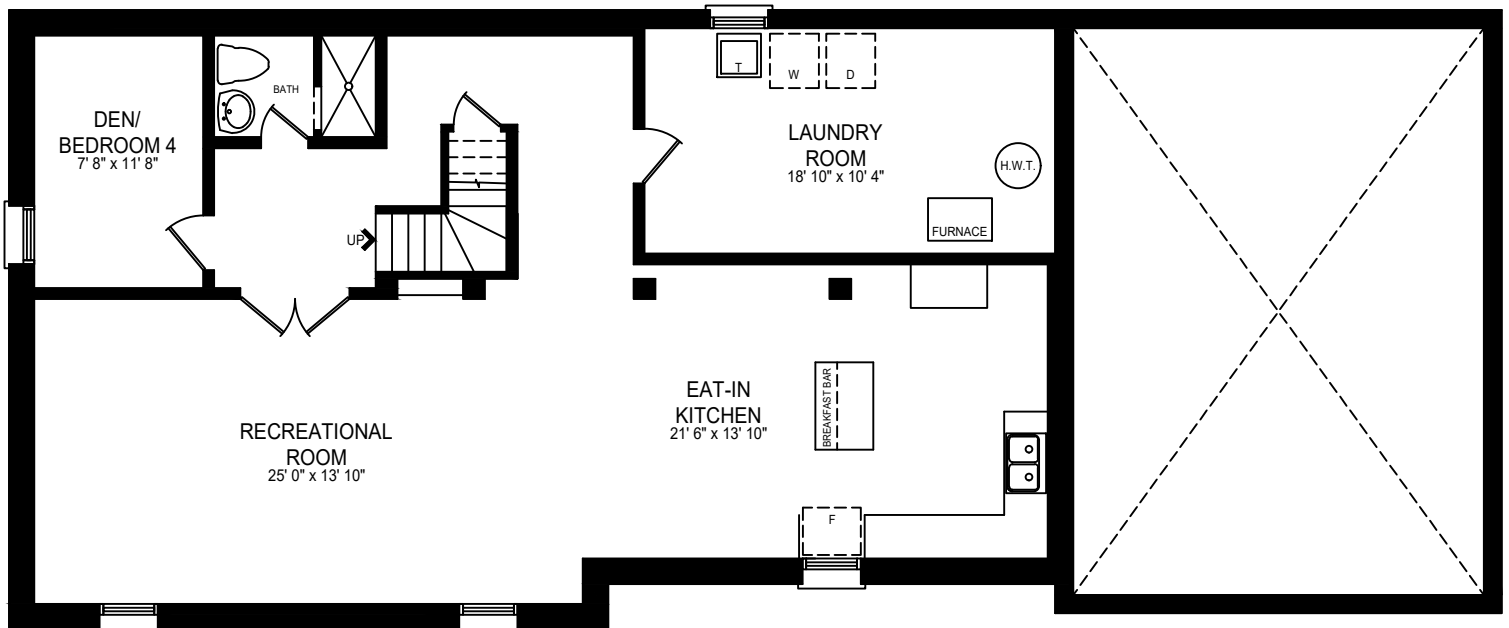

159 Ulster Drive

Approx. 1,345 sq.ft.
Including Basement Approx. 2,690 sq.ft.

GROUND FLOOR PLAN
APPROX. 1,345 SQ.FT.

BASEMENT FLOOR PLAN
APPROX. 1,345 SQ.FT.