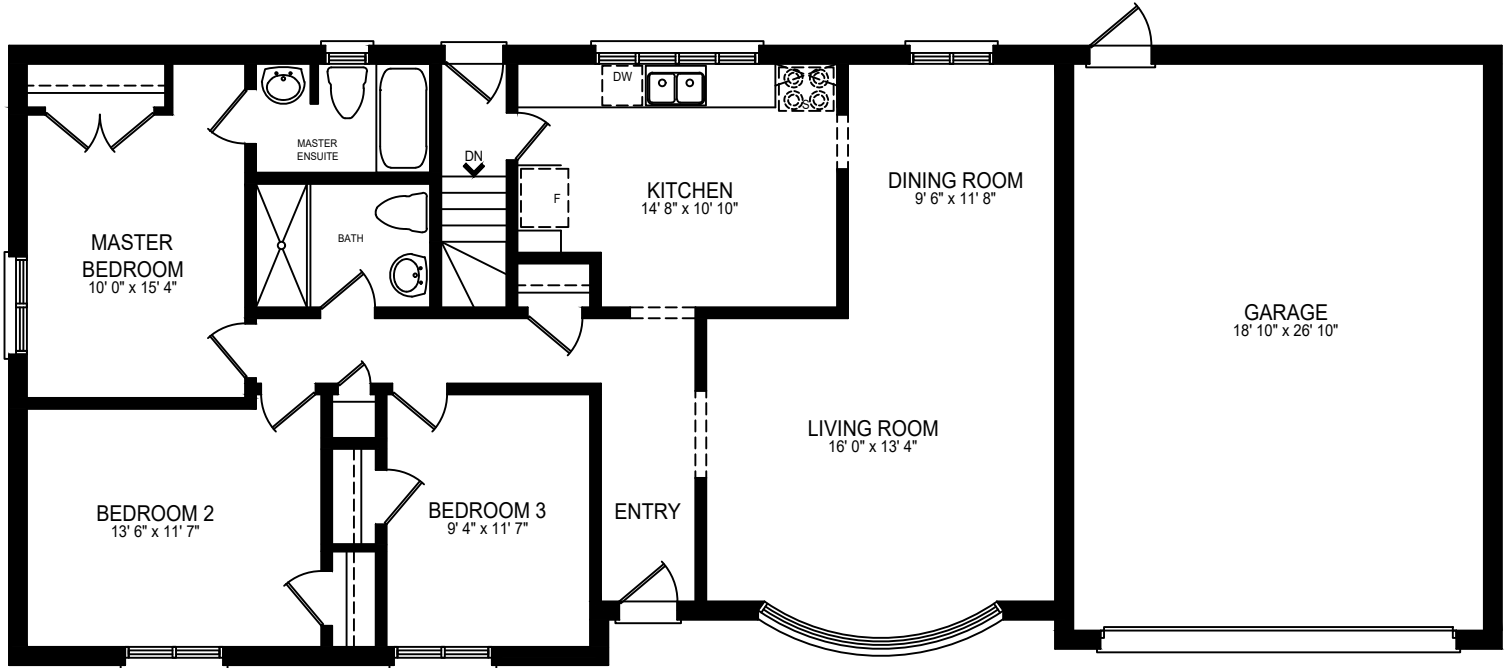

159 Ulster Drive

Approx. 1,345 sq.ft.
Including Basement Approx. 2,690 sq.ft.

GROUND FLOOR PLAN
APPROX. 1,345 SQ.FT.

BASEMENT FLOOR PLAN
APPROX. 1,345 SQ.FT.