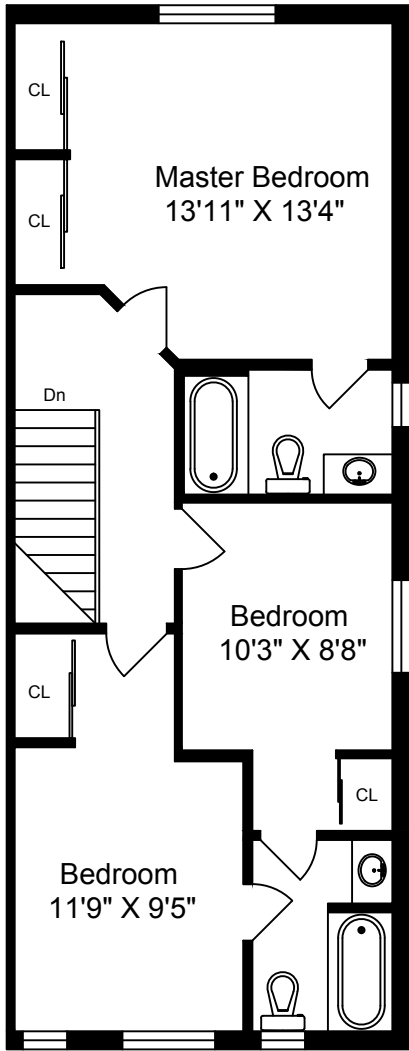

# 186 Hampshire Way

1370 Square Feet Above Grade

Measurements and Calculations are approximate  
To be used as guidelines only

Lower Level  
648 Square Feet

Main Floor  
648 Square Feet

Second Floor  
722 Square Feet