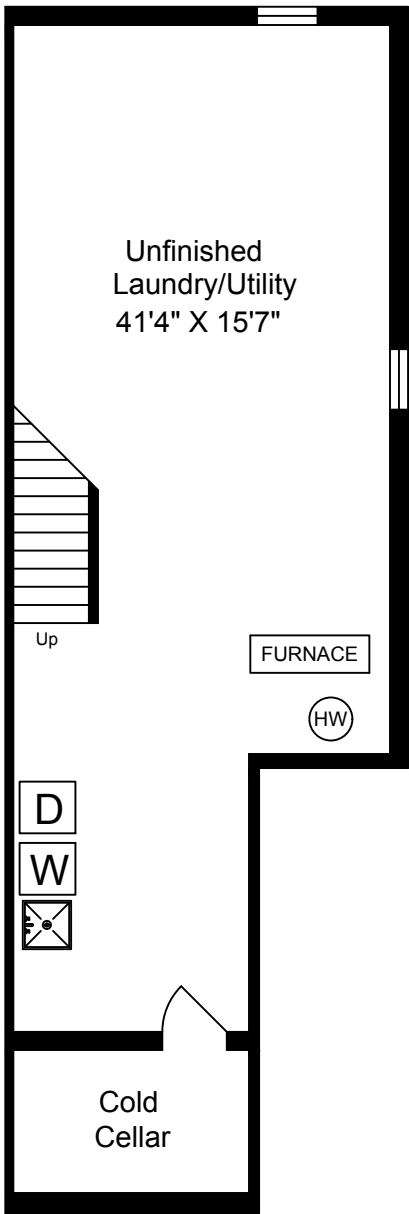

# 186 Hampshire Way

1370 Square Feet Above Grade

Measurements and Calculations are approximate  
To be used as guidelines only

Lower Level  
648 Square Feet

Main Floor  
648 Square Feet

Second Floor  
722 Square Feet